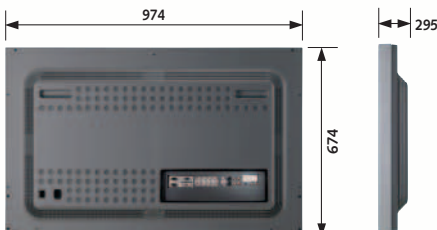

Crisp Image with High Contrast

SyncMaster 403T has a higher contrast ratio of 600:1 than regular TVs and is capable of delivering a clear image in brightly lit settings.

General TV
(450:1)

SyncMaster 403T
(600:1)

MDC (Multi Display Control)

Because the SyncMaster 403T has its RS-232C as a communication protocol, it allows you to easily control multiple displays at a distant location.

Dimensions

Specifications Summary

Panel	Type	a-si TFT / MVA
	Viewable Area	40"
	Pixel Pitch	0.681mm
	Brightness (Typ.)	450cd / m ²
	Contrast Ratio	600 : 1
	Viewing Angle (H/V)	170° / 170°
	Response Time	23ms
Frequency	Interface	Analog/Digital
	Horizontal Frequency	30-70kHz
	Vertical Frequency	50-85Hz
Bandwidth		100MHz
Maximum Resolution		1280 x 768
Color Supported		16.7 Mil.
Signal Input	Input Video Signal	Analog RGB, BNC, DVI Digital Link, CVBS, S-video, Component Video
	Video Level	Analog : 0.7V _{p-p} , Digital : TMDS™
	Sync. Type	Separate H/V
	Input Connectors	D-Sub, DVI-D, S-Video, BNC (Video), BNC (Vomponent x2)
Plug & Play	Signal Cable	DVI-D, D-Sub, RS232C Cable
	USB Powered hub Option	N/A
Power	DDC	DDC 2B
	On Mode	230 Watts (Max.)
DPMS Mode		<8 Watts
Multimedia Speakers		Optional external speaker (10wattsx2ch)
OSD-Digital Display Director™		O
Wall-Mount		Mounting Kit Available (Option)
Cabinet Color (front / back)		Silver / Black
Available Colors (optional)		Black
Other include accessories		Remote controller
Mac Compatibility		X
Dimension	Set (W x H x D) : with stand	974mm x 674mm x 295mm
	Packing (W x H x D)	1160mm x 830mm x 310mm
Weight	Net	26kg
	Gross	35kg
Regulations	Energy	Energy 2000 Complint, NUTEK
	Emissions	TCO'99, TCO'95
Special Features		S-video, PIP, PBP, RS232C, Support NTSC/PAL/SECAM, Wall mounting & Pivot
Warranty (P / L / Backlight)		3y / 3y / 20,000h
Stand		Standard Stand